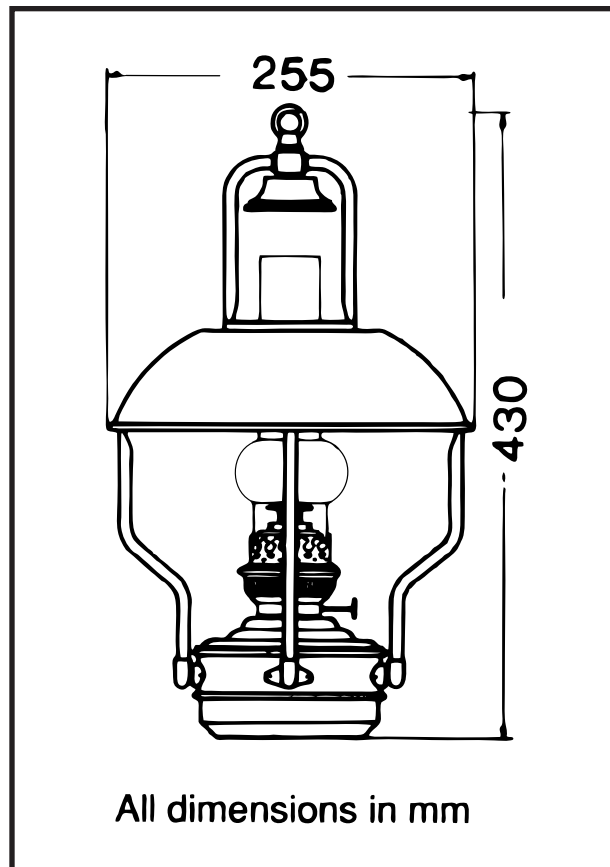

#8207/O CLIPPER LAMP (OIL)

PARTS LIST

Item #	Description	Stock Status
#15210.....	Chimney.....	Stocked Item
#15000.....	Burner.....	Stocked Item
#14234.....	Wick.....	Stocked Item
#8207/Z.....	Oil Font.....	Stocked Item
#8207/S.....	Smoke Bell Assembly.....	Stocked Item